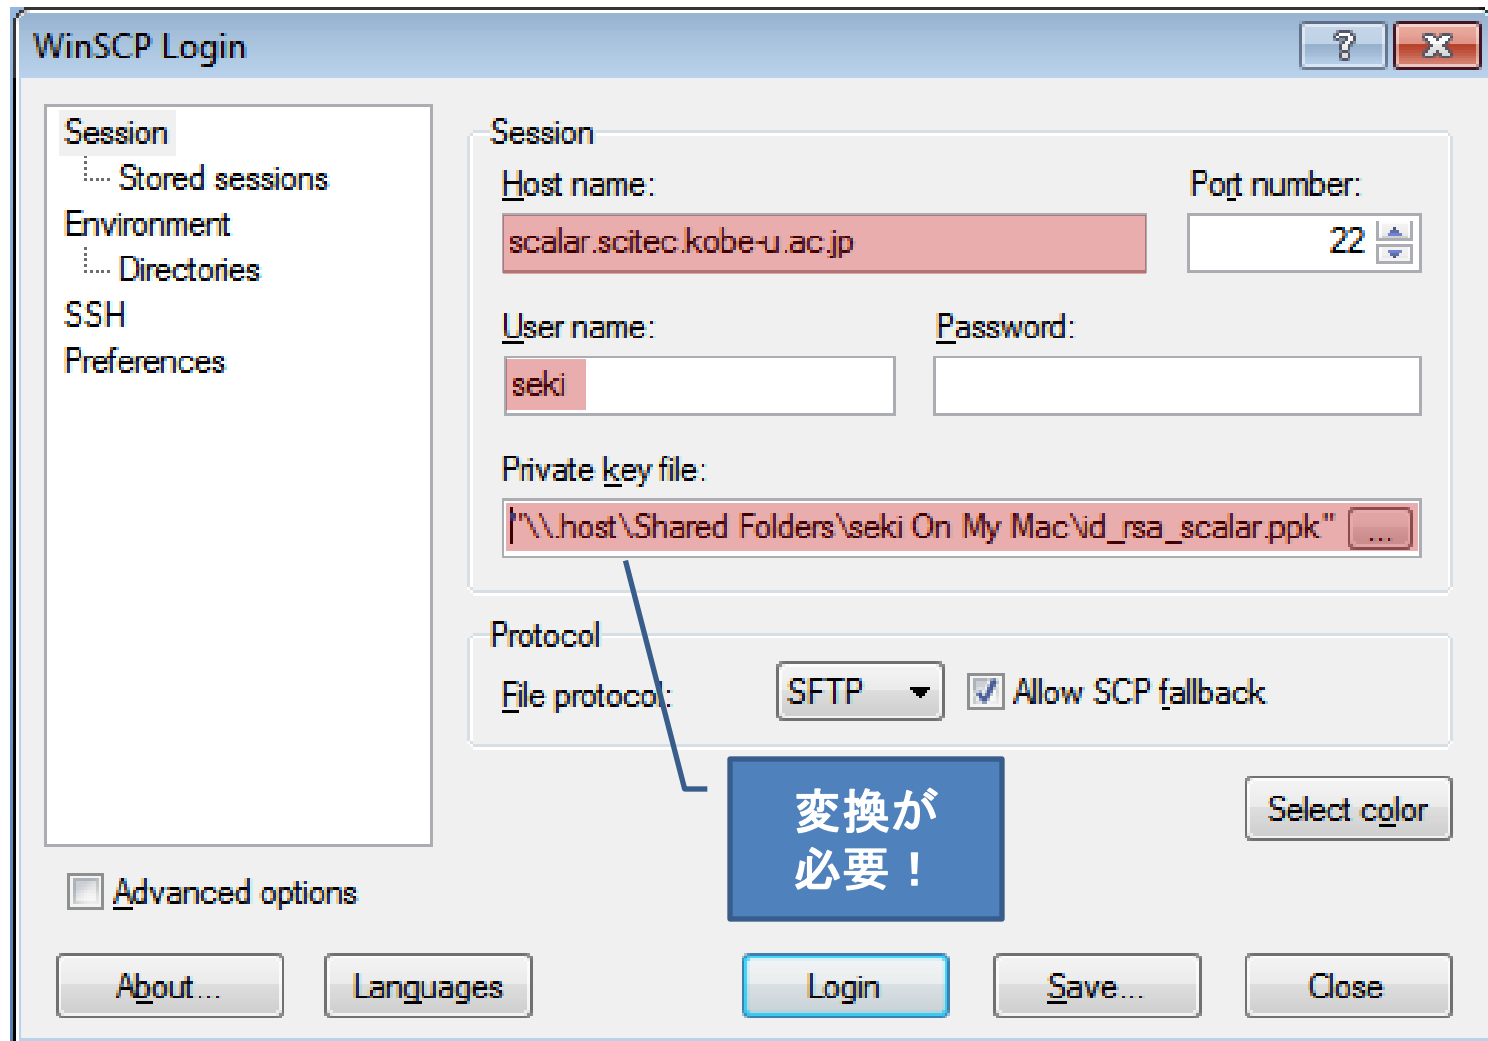

WinSCPの接続例